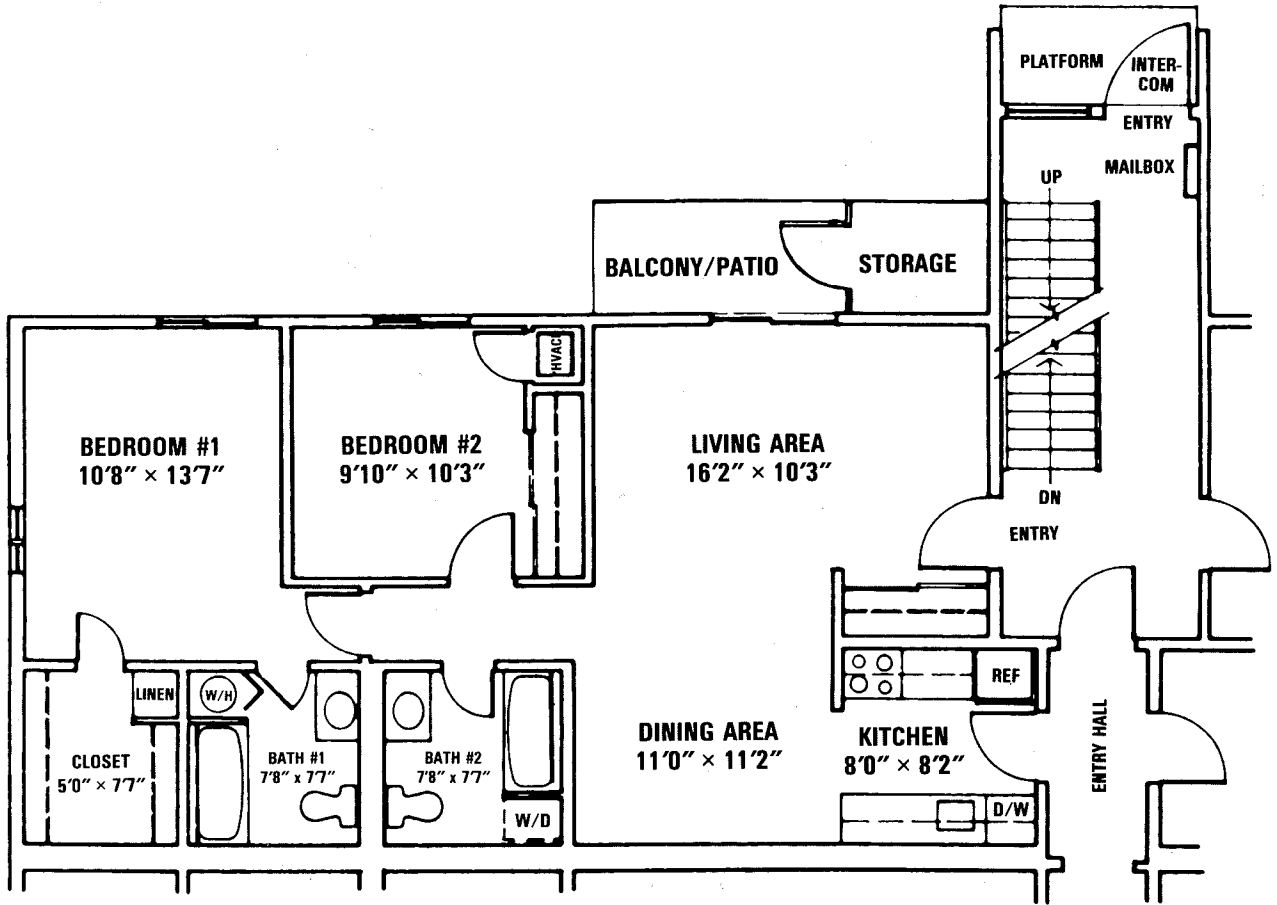

NATICK GREEN
CONDOMINIUM

Unit C
2 Bedroom/2 Bath
■ 909 Square Feet ■