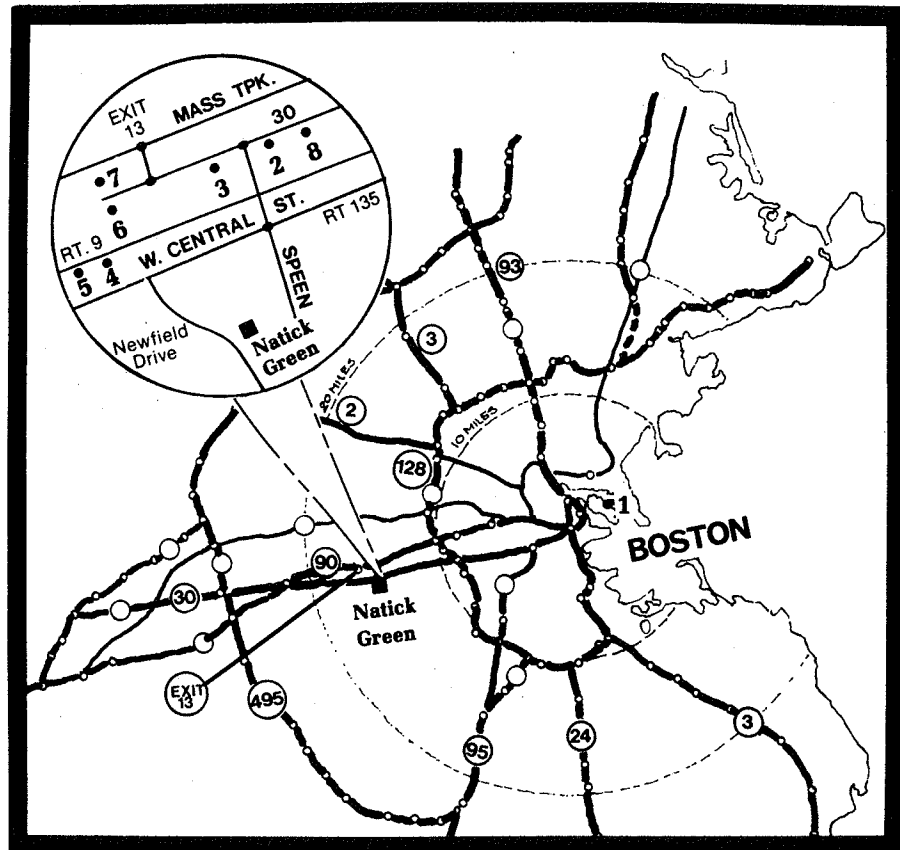

AREA MAP

1. Logan Airport
2. The Hampton Inn
3. Natick Mall
4. M.B.T.A.
5. The Crossings
6. Shopper's World
7. Framingham Mall
8. Cloverleaf Mall

DIRECTIONS:

From exit 13 off Mass. Pike, travel east on Rt. 30 to first light (Speen St.). Turn right, then turn right again onto W. Central Street (Rt. 135). Travel 1/2 mile, take left onto Newfield Drive. Natick Green is on left.